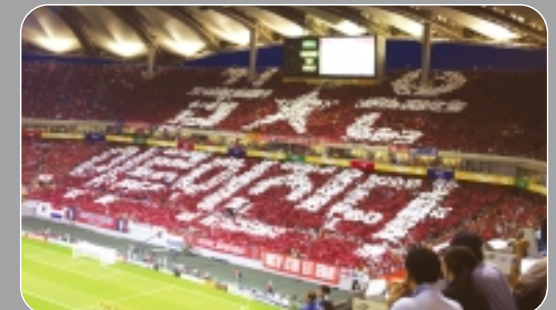

>Witty Talks (1961)

1960

Opens Seoul TV Broadcasting Station (KBS TV) **1961**

1970

1973 Established as the Korean Broadcasting System (KBS)
1979 Starts musical FM radio broadcasting

>Journey (1972)

1980

1980 Launches TV2 & Radio2
1980 Introduces color TV broadcasting
1981 Launches TV3 & Educational FM radio broadcasting
1981 Fixes license fee for color TVs (₩2,500/month, ₩800/month for monochrome TVs)
1988 Broadcasts the Seoul Olympic Games

>Searching for Separated Families (1983)

1990

Establishes the KBS Broadcasting Guidelines **1990**
Transfers TV3 and Educational FM channels to Ministry of Education **1990**
Reforms License Fee Collection System **1994**
Stops advertisements on TV1
Initiates Internet broadcasting **1995**
Launches testing of Satellite broadcasting **1996**

>Historical Epic_ Tears of the Dragon (1998)

2000

2000 Launches Radio3 Voice of Love Broadcasting
2001 Launches main service of Terrestrial Digital TV
2001 Launches satellite channels KBS KOREA, KBS SKY SPORTS, KBS SKY DRAMA
2003 Launches international satellite broadcasting channel KBS WORLD Radio1 transforms to 24-hour news & current affairs channel
2004 Starts main service of Digital TV in five major metropolitan areas
Implements team-based system and restructures KBS regional network
2005 Broadcasts APEC 2005 Korea
Initiates terrestrial DMB
Starts weekday daytime broadcasting